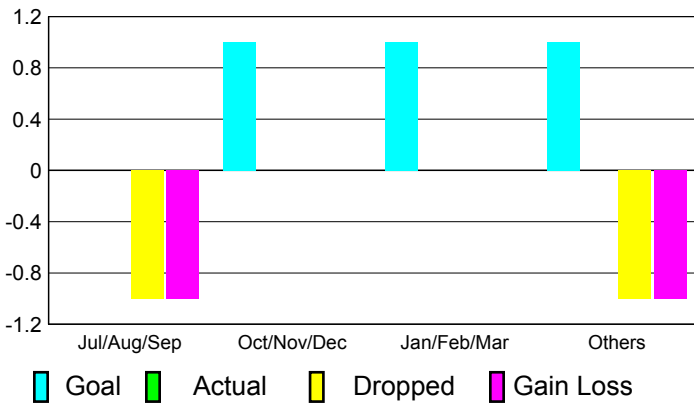

2010-2011 GMT Reports for District (or Undistricted) **District 16 D**

GMT: **ED J LECIUS**

Location: **NEW JERSEY**

GMT CA: **1**

CLUBS

**Club Results
2010-2011**

**Clubs
2009-2010**

Month	New Club Goal	Actual New Clubs	Actual Dropped Clubs	Gain/Loss of Clubs	Gain/Loss of Clubs
Jul/Aug/Sep	0	0	-1	-1	-1
Oct/Nov/Dec	1	0	0	0	1
Jan/Feb/Mar	1	0	0	0	1
Apr/May/June	1	0	-1	-1	0
Totals	3	0	-2	-2	1

Club Results 2010-2011

Goal, New, Dropped, Gain/Loss

Comparison of Club Gain/Loss

Current Year Compared to the Previous Year

YTD Status Quo Clubs 2010-2011

Status Quo Clubs Compared to Status Quo Members

MEMBERSHIP

**Membership Results
2010-2011**

**Membership
2009-2010**

Month	Net Memb Goal	Actual New Memb	Actual Dropped Memb	Gain/Loss of Memb	Gain/Loss of Memb
Jul/Aug/Sep	-5	45	-39	6	-27
Oct/Nov/Dec	15	30	-18	12	15
Jan/Feb/Mar	15	26	-27	-1	25
Apr/May/June	15	31	-36	-5	-18
Totals	40	132	-120	12	-5