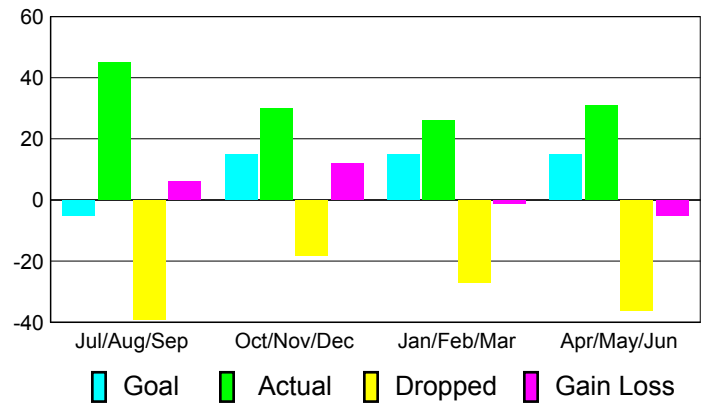

Membership Results 2010-2011

Goal, New, Dropped, Gain/Loss

Comparison of Membership Gain/Loss

Current Year Compared to the Previous Year