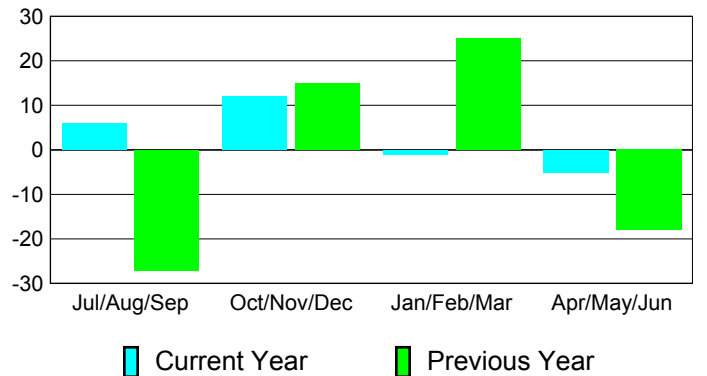

**Membership Results
2010-2011**

**Membership
2009-2010**

Month	Net Memb Goal	Actual New Memb	Actual Dropped Memb	Gain/Loss of Memb	Gain/Loss of Memb
Jul/Aug/Sep	-5	45	-39	6	-27
Oct/Nov/Dec	15	30	-18	12	15
Jan/Feb/Mar	15	26	-27	-1	25
Apr/May/June	15	31	-36	-5	-18
Totals	40	132	-120	12	-5

Membership Results 2010-2011

Goal, New, Dropped, Gain/Loss

Comparison of Membership Gain/Loss

Current Year Compared to the Previous Year

Gender Comparison 2010-2011

Jul/Aug/Sep

Oct/Nov/Dec

Jan/Feb/Mar

Apr/May/June

Male

Female